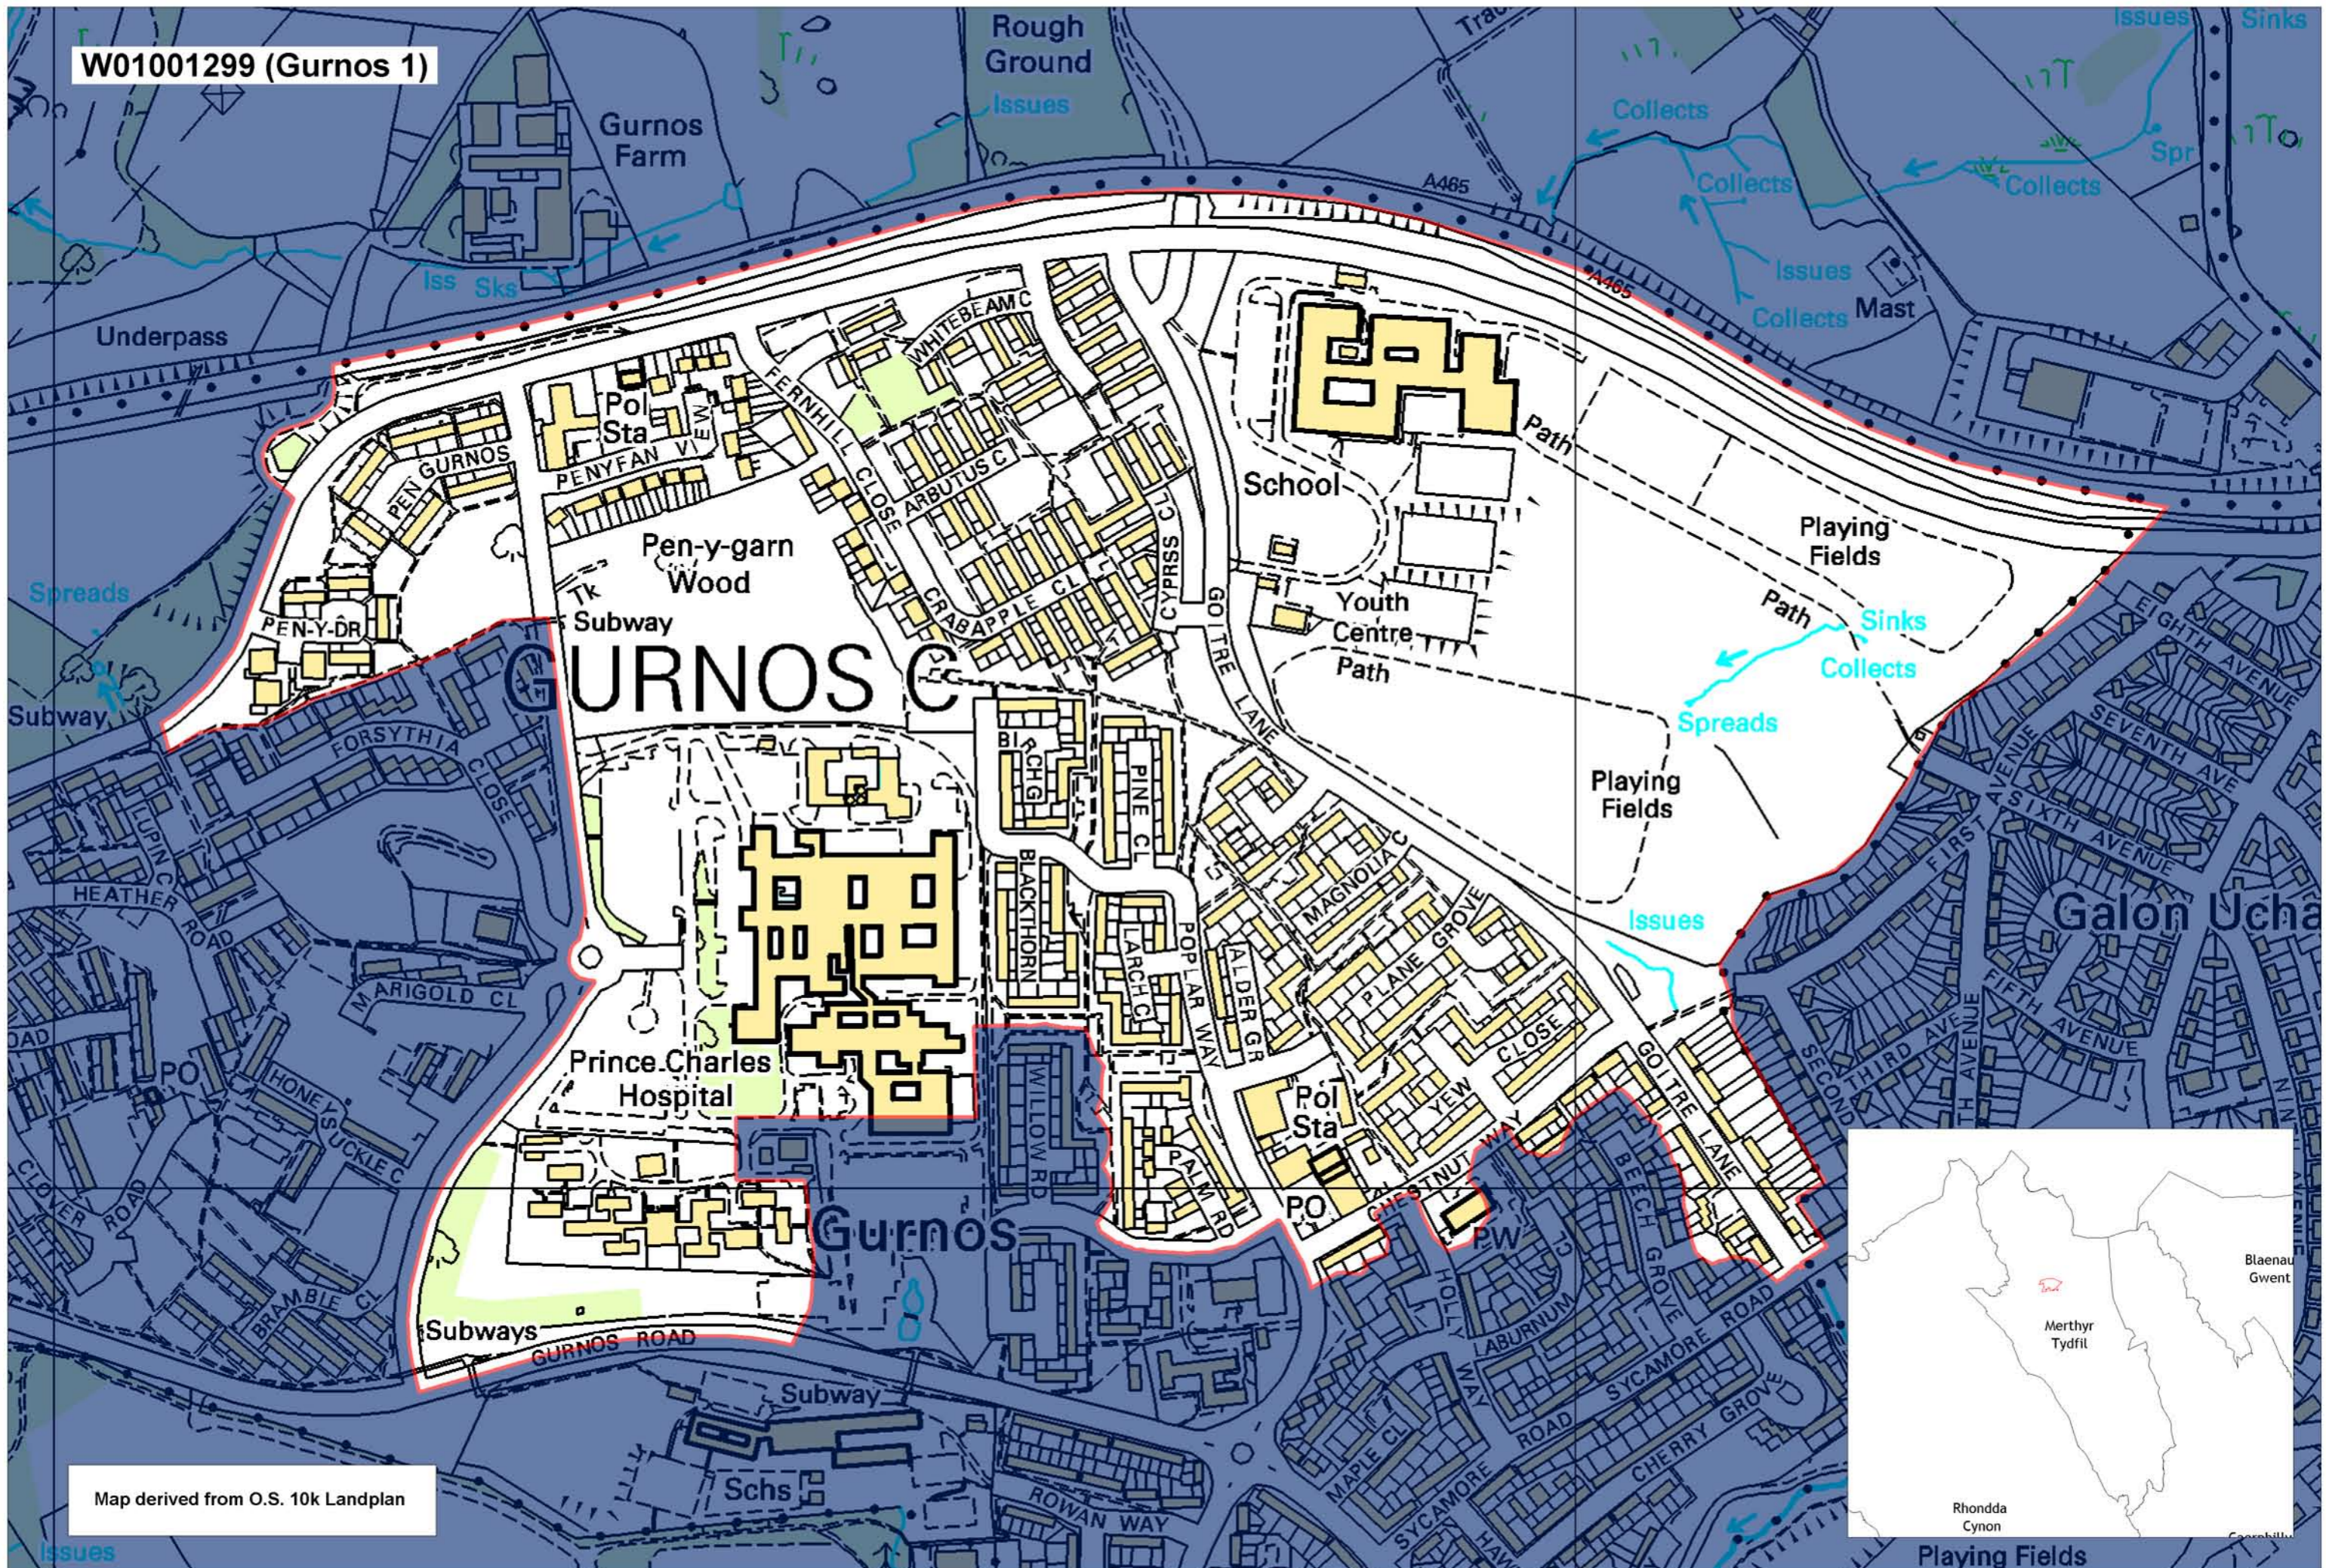

W01001299 (Gurnos 1)

Map derived from O.S. 10k Landplan